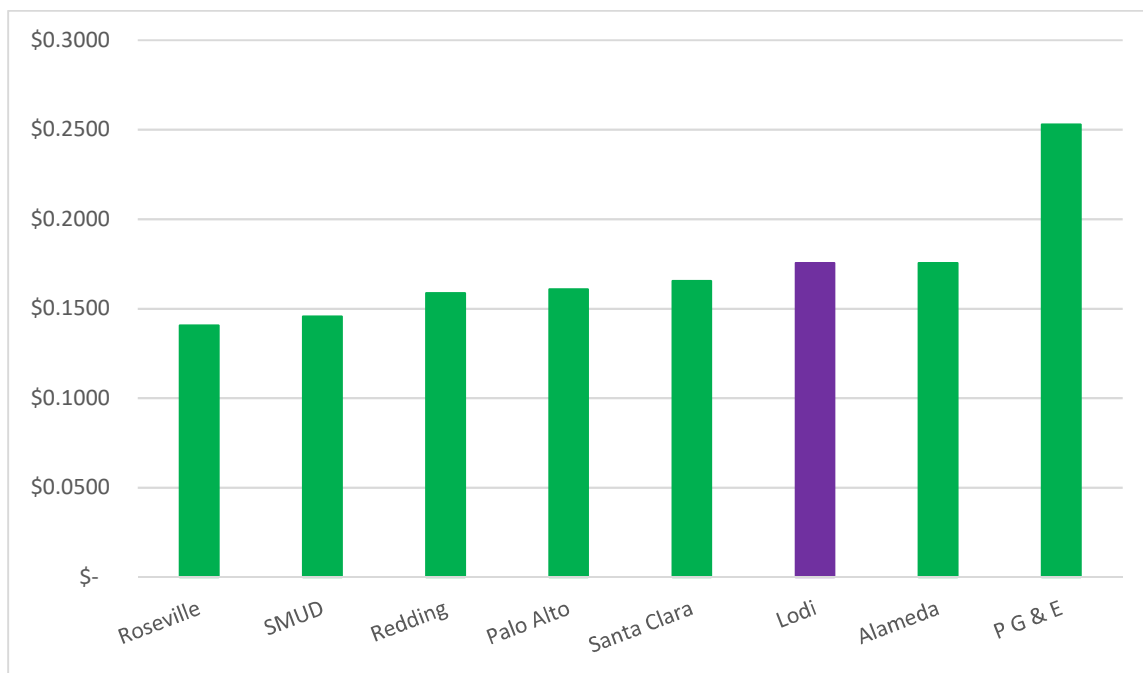

How Do Lodi Electric Commercial Rates Compare to Other California Electric Service Providers?

Lodi Electric Utility commercial rates are more than 30% lower than those of PG&E

Average Commercial Rate

(Cents/kWh; Based on 2020 EIA-861 Sales to Ultimate Customers)